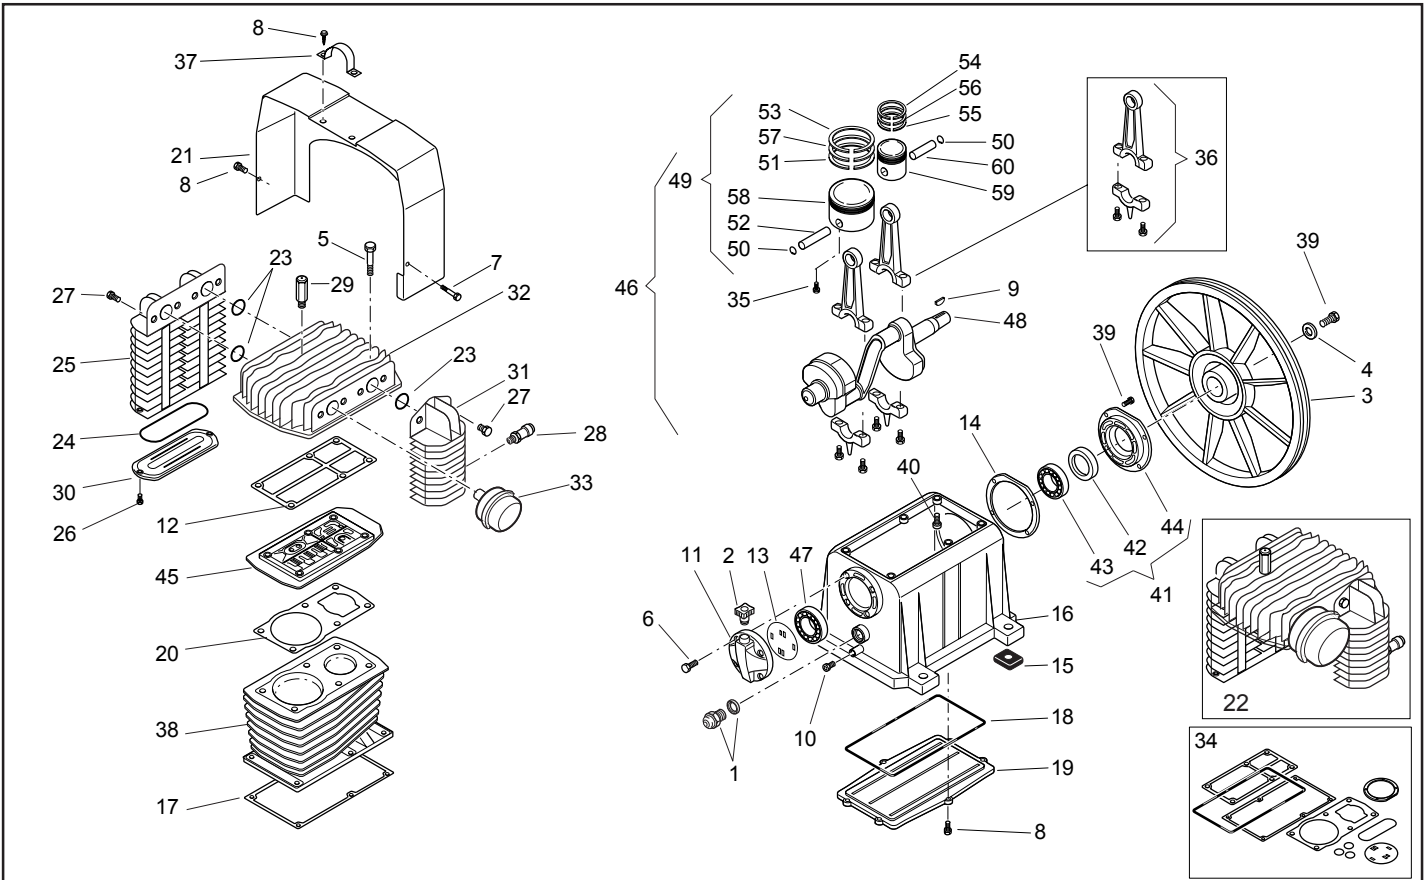

Type: **Belt driven**Model: **BK119 USA-BLACK**Code: **5131790033**Date: **MAY 2010**Version: **00**

Ref.	Q.ty	Code	*	Denomination
1	1	012031000		OIL GLASS
2	1	012047000	3	OIL FILLER PLUG
3	1	113183017		FLY WHEEL
4	1	014005001		WASHER
5	6	014010066		SCREW
6	6	014013021		TAPPING SCREW
7	1	SM001189		TAPPING SCREW
8	11	014013054		TAPPING SCREW
9	1	018008000		FEATHER
10	1	011001000		PLUG
11	1	113141006		ENDCOVER
12	1	113141017		HEAD GASKET
13	1	113141021		GASKET NBR
14	1	113141022		FRONT COVER GASKET
15	4	113141028	8	CUSHIN
16	1	113153013		CARTER
17	1	113153005		CARTER GAKSET
18	1	113153006		LOW COVER O-RING
19	1	113153007		BOTTOM CRANKCASE COVER
20	1	113153008		CYLINDER GASKET
21	1	113178004		SHROUD
22	1	SM001312		KIT HEAD-FILTER-COOLER
23	3	010012000		O RING
24	1	010240000		O RING
25	1	013141042		FAP COLLET INTERMEDIO

\* Suggested parts in percentage

Ref.	Q.ty	Code	*	Denomination
26	4	014013032		TAPPING SCREW
27	5	014013084		TAPPING SCREW
28	1	047002000		SAFETY VALVE
29	1	047086000		SAFETY VALVE
30	1	113141040		COPERCHIO COLL
31	1	113163033		COLLETTORE
32	1	113179014		HEAD
33	1	317078000	4	KIT FILTER
34	1	213153020	6	SET OF GASKET
35	2	014012127		SCREW
36	2	413125016	2	COMPLETE
37	1	113178011		GOLFARE
38	1	113179001		CYLINDER
39	5	014010041		SCREW
40	6	014011061		SCREW
41	1	SM001313		ASS.SUPP-ANEL.TEN-CUSCN
42	1	010008000		OIL SEAL
43	1	033015000		BEARING
44	1	113141046		FRONI COVER
45	1	413153004	2	VALVE HOLDER PLATE
46	1	413179013		KIT CONROD-SHAFT
47	1	033027000		BEARING
48	1	113178006		CRANK SHAFT
49	1	413179012		KIT CONROND-PISTON
50	4	015013000		CIRCLIR
51	1	113125021	4	PISTON RING ROS-CO
52	1	113125022		GUDGEON PIN
53	1	113125024	4	PISTON RING CCO
54	1	113125035	4	PISTON RING CCO
55	1	113125036	4	PISTON RING ROF
56	1	113125066	4	PISTON RING ROS-CO
57	1	113125077	4	PISTON RING ROS-CO
58	1	113129023		PISTON
59	1	113141029		PISTON
60	1	113141030		GUDGEON PIN