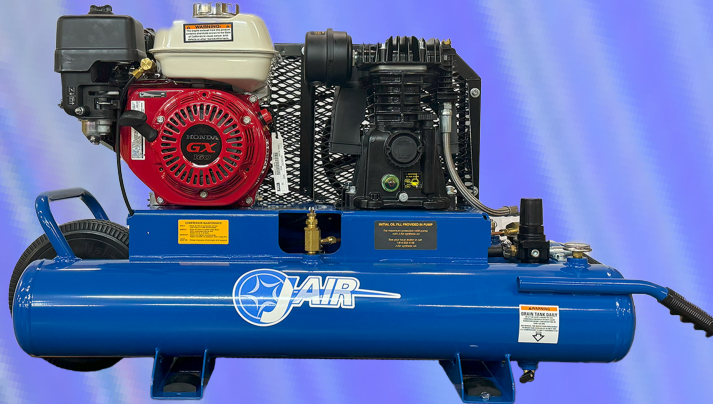

## J103H5-9P

9 CFM @ 100 PSI  
5.5 Horsepower @ 3450 / 9 Gallon  
Runs up to:

- 5 Framing/Sheating Guns
- 7 Roofing Guns

## J780-HC4V

4 CFM @ 100 PSI  
2 Horsepower @ 3450 / 9 Gallon  
Runs up to:

- 2 Framing/Sheating Guns
- 3 Roofing Guns

## J113H5-9P

10.8 CFM @ 100 PSI  
5.5 Horsepower @ 3450 / 9 Gallon  
Runs up to:

- 6 Framing/Sheating Guns
- 8 Roofing Guns

## J103R4-9P

9 CFM @ 100 PSI  
4.5 Horsepower @ 3450 / 9 Gallon  
Runs up to:

- 5 Framing/Sheating Guns
- 7 Roofing Guns