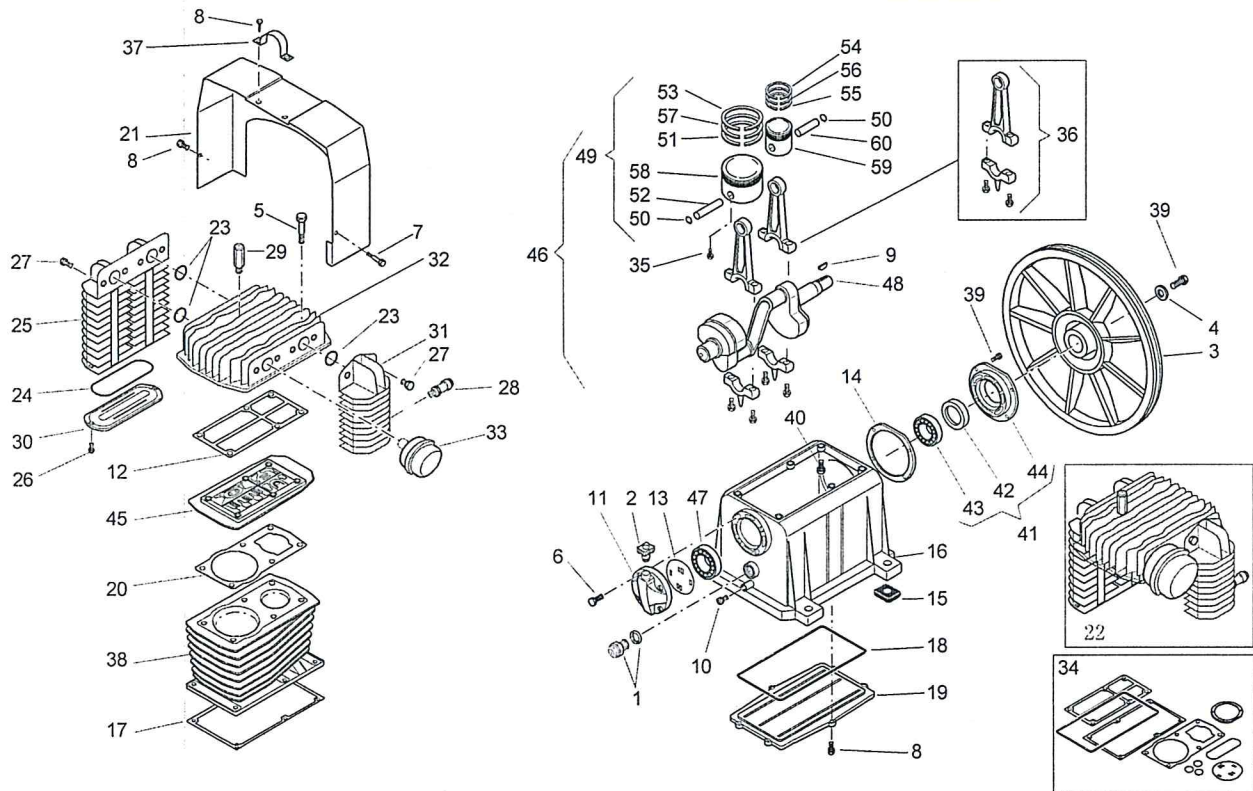

Type: Belt driven

Model: **BK119 USA-BLACK**Code: **5131790033**Date: **MAY 2010**Version: **00**

Ref.	Q.ty	Code	*	Denomination
1	1	012031000		OIL GLASS
2	1	012047000	3	OIL FILLER PLUG
3	1	113183017		FLY WHEEL
4	1	014005001		WASHER
5	6	014010066		SCREW
6	6	014013021		TAPPING SCREW
7	1	SM001189		TAPPING SCREW
8	11	014013054		TAPPING SCREW
9	1	018008000		FEATHER
10	1	011001000		PLUG
11	1	113141006		ENDCOVER
12	1	113141017		HEAD GASKET
13	1	113141021		GASKET NBR
14	1	113141022		FRONT COVER GASKET
15	4	113141028	8	CUSHIN
16	1	113153013		CARTER
17	1	113153005		CARTER GAKSET
18	1	113153006		LOW COVER O-RING
19	1	113153007		BOTTOM CRANKCASE COVER
20	1	113153008		CYLINDER GASKET
21	1	113178004		SHROUD
22	1	SM001312		KIT HEAD-FILTER-COOLER
23	3	010012000		O RING
24	1	010240000		O RING
25	1	013141042		FAP COLLET INTERMEDIO

* Suggested parts in percentage

Ref.	Q.ty	Code	*	Denomination
26	4	014013032		TAPPING SCREW
27	5	014013084		TAPPING SCREW
28	1	047002000		SAFETY VALVE
29	1	047086000		SAFETY VALVE
30	1	113141040		COPERCHIO COLL
31	1	113163033		COLLETTORE
32	1	113179014		HEAD
33	1	317078000	4	KIT FILTER
34	1	213153020	6	SET OF GASKET
35	2	014012127		SCREW
36	2	413125016	2	COMPLETE
37	1	113178011		GOLFARE
38	1	113179001		CYLINDER
39	5	014010041		SCREW
40	6	014011061		SCREW
41	1	SM001313		ASS.SUPP-ANEL.TEN-CUSCN
42	1	010008000		OIL SEAL
43	1	033015000		BEARING
44	1	113141046		FRONI COVER
45	1	413153004	2	VALVE HOLDER PLATE
46	1	413179013		KIT CONROD-SHAFT
47	1	033027000		BEARING
48	1	113178006		CRANK SHAFT
49	1	413179012		KIT CONROND-PISTON
50	4	015013000		CIRCLIR
51	1	113125021	4	PISTON RING ROS-CO
52	1	113125022		GUDGEON PIN
53	1	113125024	4	PISTON RING CCO
54	1	113125035	4	PISTON RING CCO
55	1	113125036	4	PISTON RING ROF
56	1	113125066	4	PISTON RING ROS-CO
57	1	113125077	4	PISTON RING ROS-CO
58	1	113129023		PISTON
59	1	113141029		PISTON
60	1	113141030		GUDGEON PIN